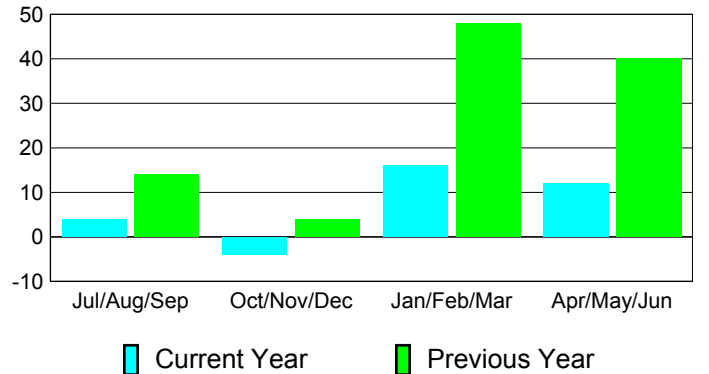

Membership Results
2010-2011

Membership
2009-2010

Month	Net Memb Goal	Actual New Memb	Actual Dropped Memb	Gain/Loss of Memb	Gain/Loss of Memb
Jul/Aug/Sep	40	52	-48	4	14
Oct/Nov/Dec	30	35	-39	-4	4
Jan/Feb/Mar	30	62	-46	16	48
Apr/May/June	30	69	-57	12	40
Totals	130	218	-190	28	106

Membership Results 2010-2011

Goal, New, Dropped, Gain/Loss

Comparison of Membership Gain/Loss

Current Year Compared to the Previous Year

Gender Comparison 2010-2011

Jul/Aug/Sep

Oct/Nov/Dec

Jan/Feb/Mar

Apr/May/June

Male

Female