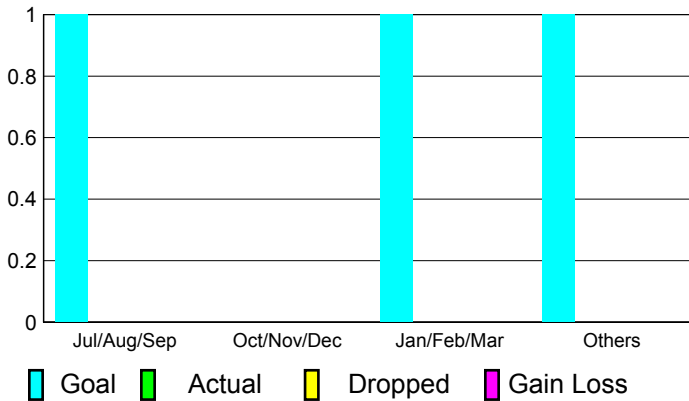

2010-2011 GMT Reports for District (or Undistricted) **District 201W2**

GMT: **JOHN ROWLAND MC ATEE**

Location: **AUSTRALIA**

GMT CA: **7**

CLUBS

Club Results
2010-2011

Clubs
2009-2010

Month	New Club Goal	Actual New Clubs	Actual Dropped Clubs	Gain/Loss of Clubs	Gain/Loss of Clubs
Jul/Aug/Sep	1	0	0	0	0
Oct/Nov/Dec	0	0	0	0	0
Jan/Feb/Mar	1	0	0	0	0
Apr/May/June	1	0	0	0	1
Totals	3	0	0	0	1

Club Results 2010-2011

Goal, New, Dropped, Gain/Loss

Comparison of Club Gain/Loss

Current Year Compared to the Previous Year

YTD Status Quo Clubs 2010-2011

Status Quo Clubs Compared to Status Quo Members

MEMBERSHIP