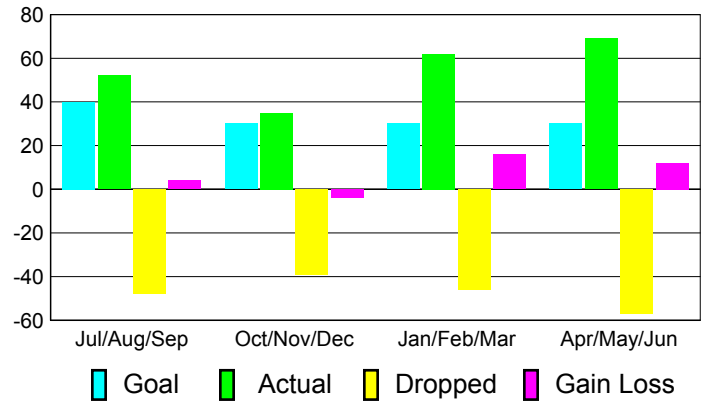

Membership Results 2010-2011

Goal, New, Dropped, Gain/Loss

Comparison of Membership Gain/Loss

Current Year Compared to the Previous Year